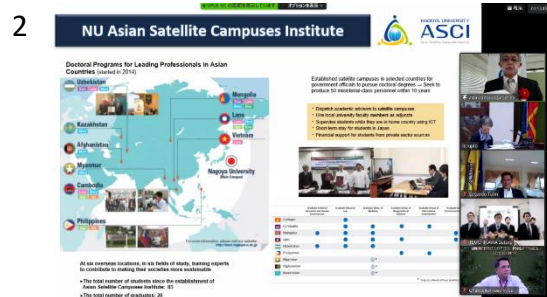

## Entrance ceremony for Asian Satellite Campus Institute-Philippines Campus was held online on Nov 19, 2020.

The Transnational Doctoral Programs for Leading Professionals in Asian Countries on Asian Satellite Campus Institute (ASCI)-Philippines Campus welcomed the fifth batch of students for Graduate School of Bioagricultural Sciences (GSBS) and Graduate School of International Development (GSID) for the AY2020 fall entrance. The online entrance ceremony was held on Nov. 19, 2020, by connecting with the University of the Philippines Los Baños (UPLB) as the main venue, and other venues in the Philippines and Nagoya University. After national anthems of the Philippines and Japan, welcome speeches were given by Dr. Matsuo (President, Nagoya University), Dr. Camacho, Jr. (Chancellor, UPLB), Ms. Sato (Director, Japan Information and Culture Center, Japan Embassy, Manila), and Dr. Saloma (President, Nagoya University Alumni-Philippine Branch). Greetings were also given by Mr. Wada (Representative, JICA-Philippines), Atty. Concepcion (President, UP System), Dr. Gregorio (Director, SEARCA), Dr. Morell (Director-General, IRRI), and Dr. Tulin (President, Visayas State University). Dr. Yamauchi (Vice Dean of ASCI and GSBS) presented the current status of the program of ongoing students and briefly explained phase II of the transnational doctoral program. Dr. Tsuchikawa (Dean, GSBS) and Dr. Yamagata (Dean, GSID) introduced and welcomed the new students, who expressed their aspirations with gratitude. Prof. Isoda (Director, ASCI) concluded the ceremony with his encouraging message to new students. The ASCI-Philippines Campus accepted 14 students since AY2016 including this year's 2 new students (10 students for GSBS and 4 students for GSID). Two students obtained doctoral degrees. For more information, please visit the following URL: <http://asci.nagoya-u.ac.jp/news/detail.php?no=80>.